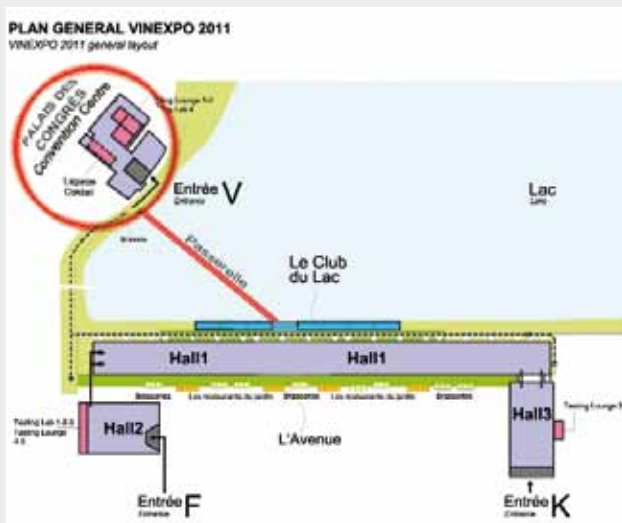

ALIÉNOR DU VIN DE BORDEAUX

diVINES d'ALSACE

ELÉONORES DE PROVENCE

ETOILES EN BEAUJOLAIS

FEMMES ET VINS DE BOURGOGNE

FEMMES VIGNES RHÔNE

VINIFILLES EN LANGUEDOC-ROUSSILLON

AND 6 INDEPENDENT WINE MAKERS

FROM THE SOUTH-WEST, CHAMPAGNE AND THE RHONE

VALLEY REGIONS

Register via www.femmesdevin.com

or through Jean-Luc Bonnin - Public Relation

30 (0)6 13 24 84 40 / 33 (0)4 67 49 04 29 - agence.jlb@wanadoo.fr